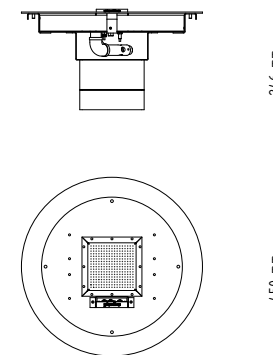

Galio OUTDOOR GAS FIREPLACE

Galio Fire Pit Insert

*A circular insert providing unlimited arrangement possibilities
Awaken your outdoor space with natural fire*

FEATURES

- For outdoor use
- Easy installation
- Flame height regulation
- Round-shape burner
- LPG or Natural Gas powered
- Safety sensor
- No electrical connection required
- Bespoke sizes
- CE certified components
- Smart Home System compatible
- Optional: Wi-Fi module
- Optional: remote control

SPECIFICATION

FUEL OPTION		G20 / G25 (NATURAL GAS)	G30 / G31 (LPG)
Heat output	kW [Hi]	min. 2,4 - max. 4,7	min. 2,5 - max. 5,1
Gas consumption	kg/h	-	min. 0,2 - max. 0,4
Gas consumption	m ³ /h	min. 0,25 - max. 0,5	-
Gas pressure	mbar	20	37
Net weight	kq	15	
Finish	-	stainless steel	

DIMENSIONS

INSTALLATION REQUIREMENTS

OPTIONAL