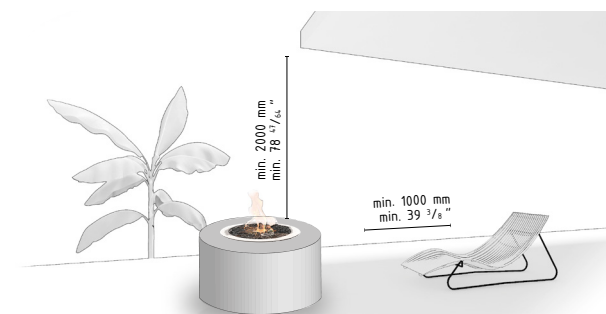

Galio OUTDOOR GAS FIREPLACE

Galio Fire Pit Insert

*A circular insert providing unlimited arrangement possibilities
Awaken your outdoor space with natural fire*

FEATURES

- For outdoor use
- Easy installation
- Flame height regulation
- Round-shape burner
- LPG or Natural Gas powered
- Safety sensor
- No electrical connection required
- Bespoke sizes
- CE certified components
- Smart Home System compatible
- Optional: Wi-Fi module
- Optional: remote control

SPECIFICATION

FUEL OPTION		G20 / G25 (NATURAL GAS)	G30 / G31 (LPG)
Heat output	kW [Hi]	min. 2,4 - max. 4,7	min. 2,5 - max. 5,1
Gas consumption	kg/h	-	min. 0,2 - max. 0,4
Gas consumption	m ³ /h	min. 0,25 - max. 0,5	-
Gas pressure	mbar	20	37
Net weight	kq	15	
Finish	-	stainless steel	

DIMENSIONS

INSTALLATION REQUIREMENTS

OPTIONAL